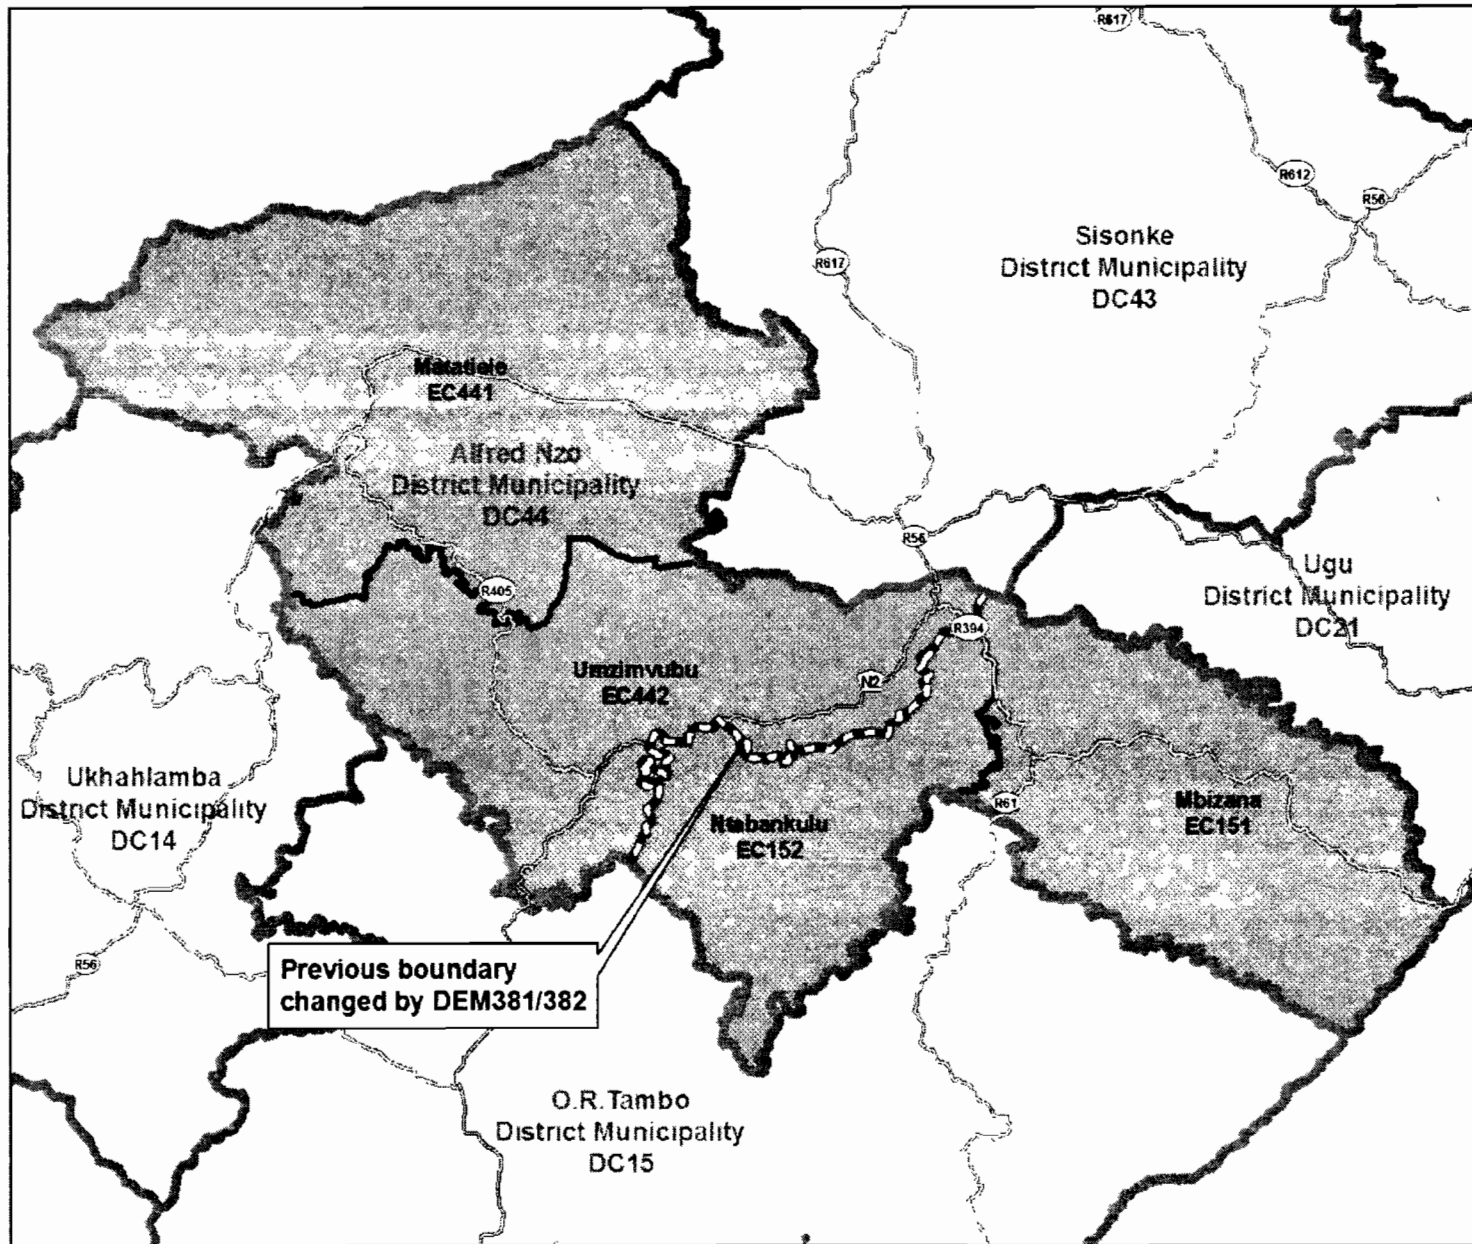

MAP NUMBER

DEM381/382A

DATE

August 2008

Legend

- Main Place
- National Roads
- Main Roads
- Secondary Roads
- Railways
- Rivers
- DEM
- Local/Metro Municipalities
- District Management Areas
- District Municipalities

For a detailed map contact

Kamahladisa

tel: (012) 342 2481

fax: (012) 342 2482

e-mail: kamahladisa@demarcation.org.za

web: www.demarcation.org.za