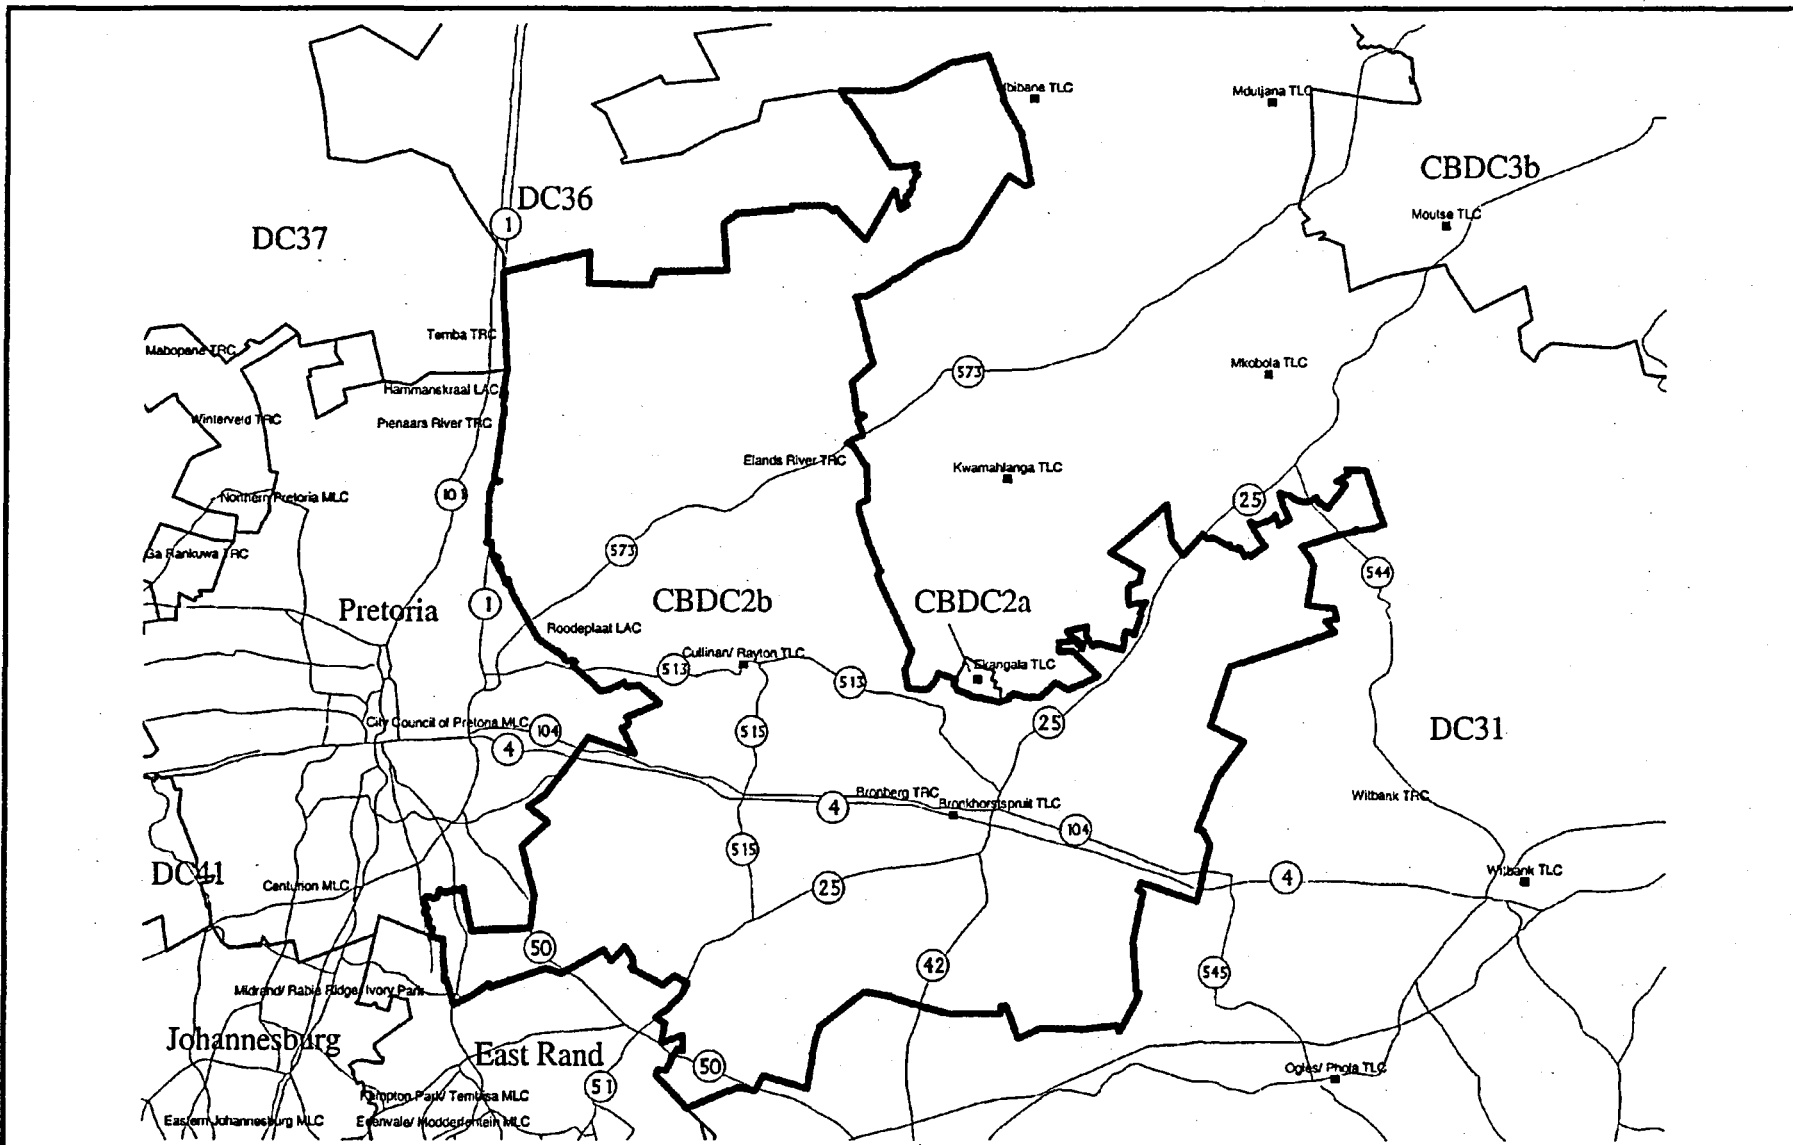

Legend

- Existing TLC/VTCs
- Main Roads
- New Boundary

3 0 3 Kilometers

Determination of the outer boundary of District Municipality CBDC2b in terms of Section 21 of the Local Government: Municipal Demarcation Act, No 27 of 1998.

Date : November 1999

Additional information relating to this map can be obtained by contacting the Municipal Demarcation Board at:

Tel: 012-3422481   Toll-free : 0800-111-006
Fax: 012-3422480   email: mdb@dataworld.co.za
Internet: www.demarcation.org.za
Postal : Private Bag X28, Hartheid, 0028

Map No. **8**