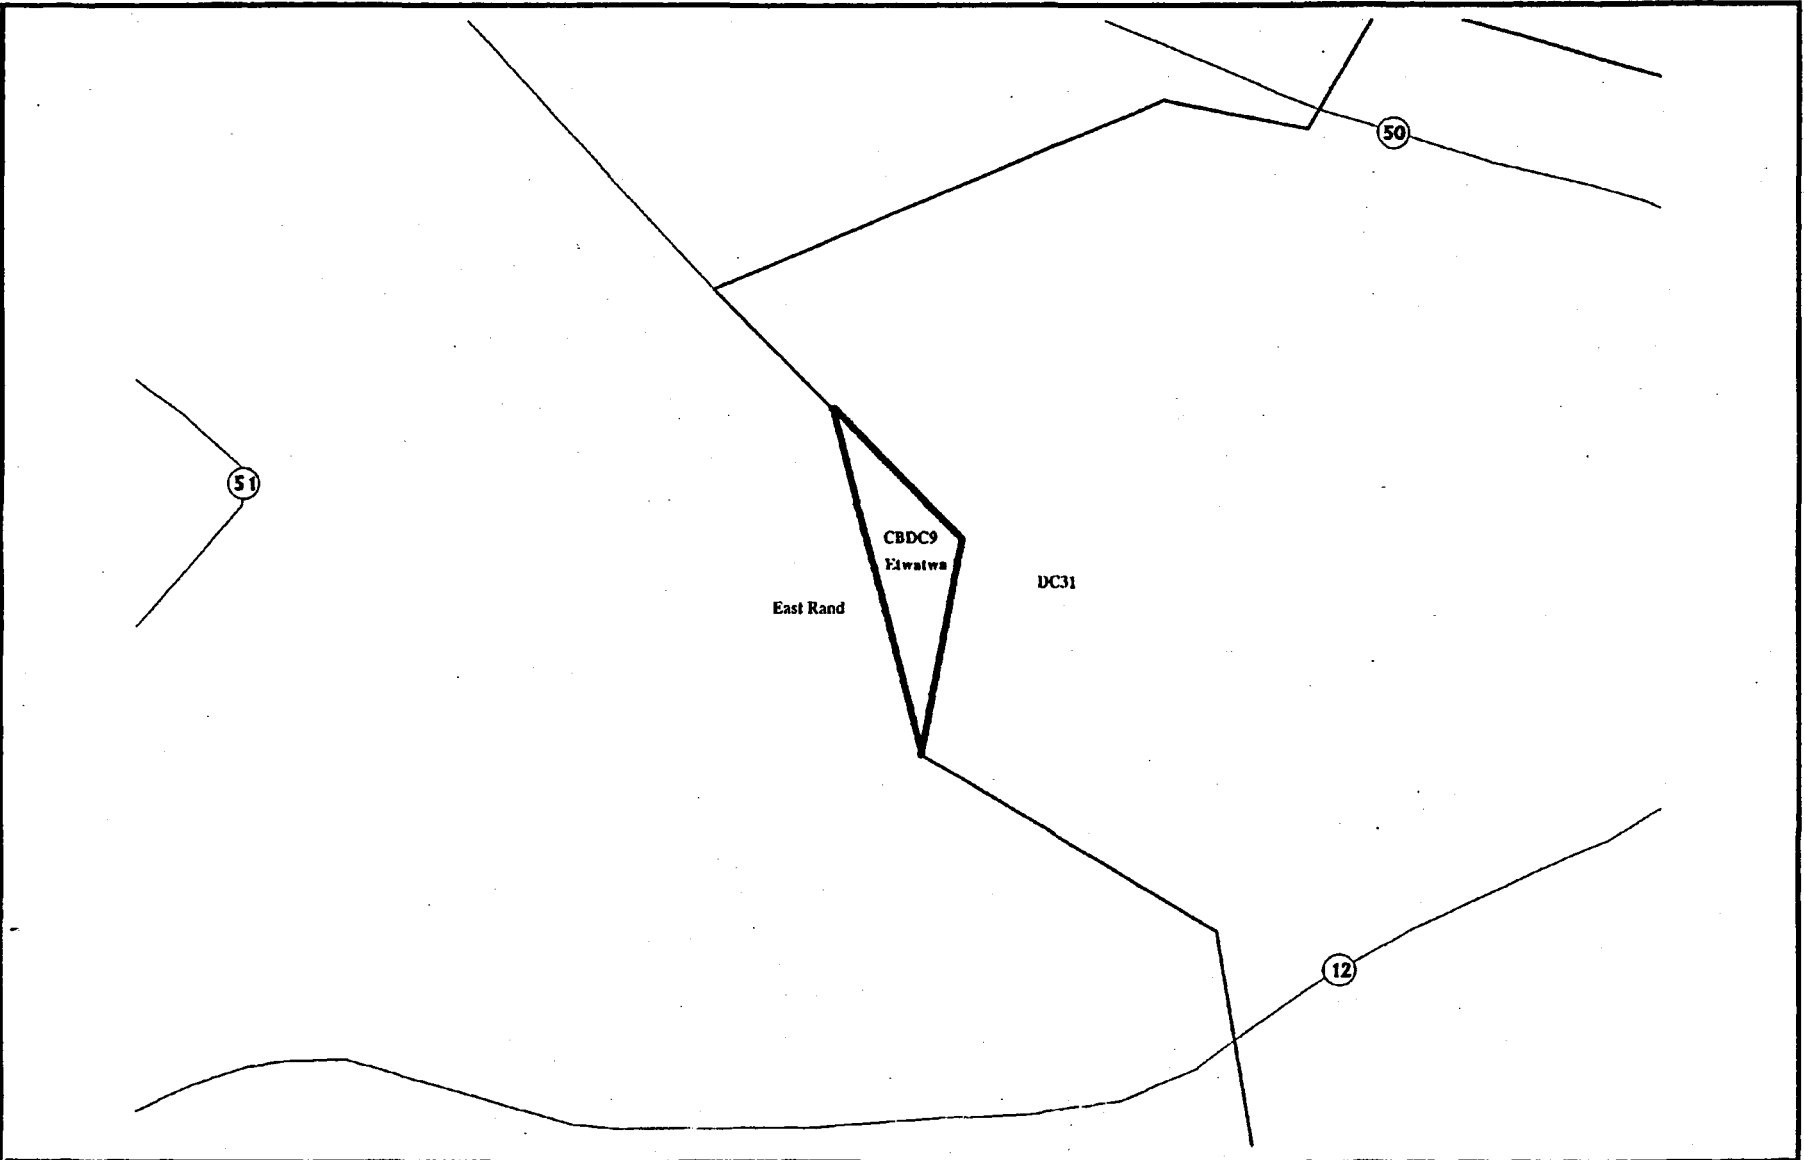

Legend
Existing TLC of TRC
Main Roads
New Boundary

0 to 1 Kilometers
N

Determination of the outer boundary of District Municipality CBDC9
in terms of Section 21 of the Local Government :
Municipal Demarcation Act, No 27 of 1998.

Date: November 1998
Map No. 12
Kaart Nr.