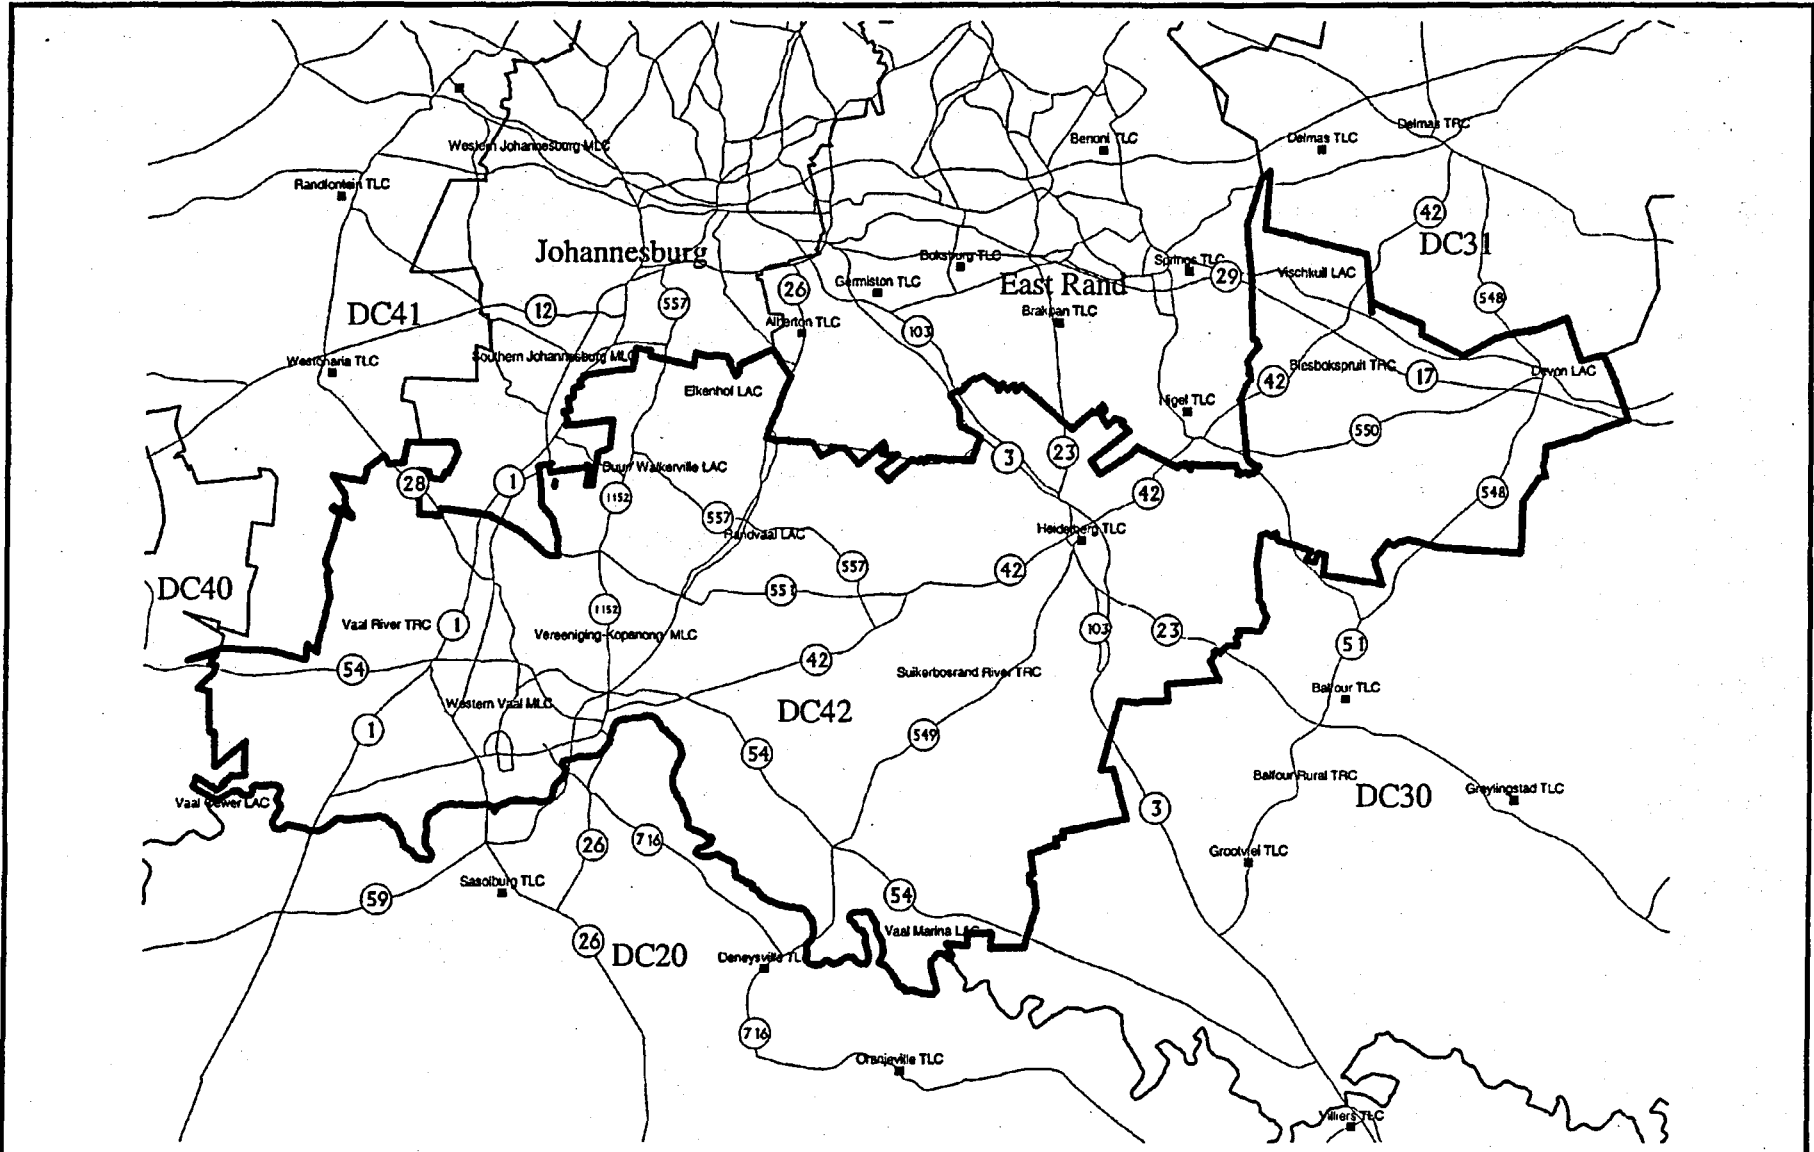

Legend Existing TLCs/TRCs Main Roads New Boundary 02	3 0 3 Kilometers	Determination of the outer boundary of District Municipality DC42 in terms of Section 21 of the Local Government: Municipal Demarcation Act, No 27 of 1998.	Date: November 1999 Map No. 7 Kaart nr. 7	Additional information relating to this map can be obtained by contacting the Municipal Demarcation Board at: Tel: 012-3422481 Toll-free: 0800-111-006 Fax: 012-3422480 email: mcb@dataworld.co.za Internet: www.demarcation.org.za Postal: Private Bag X28, Hatfield, 0028