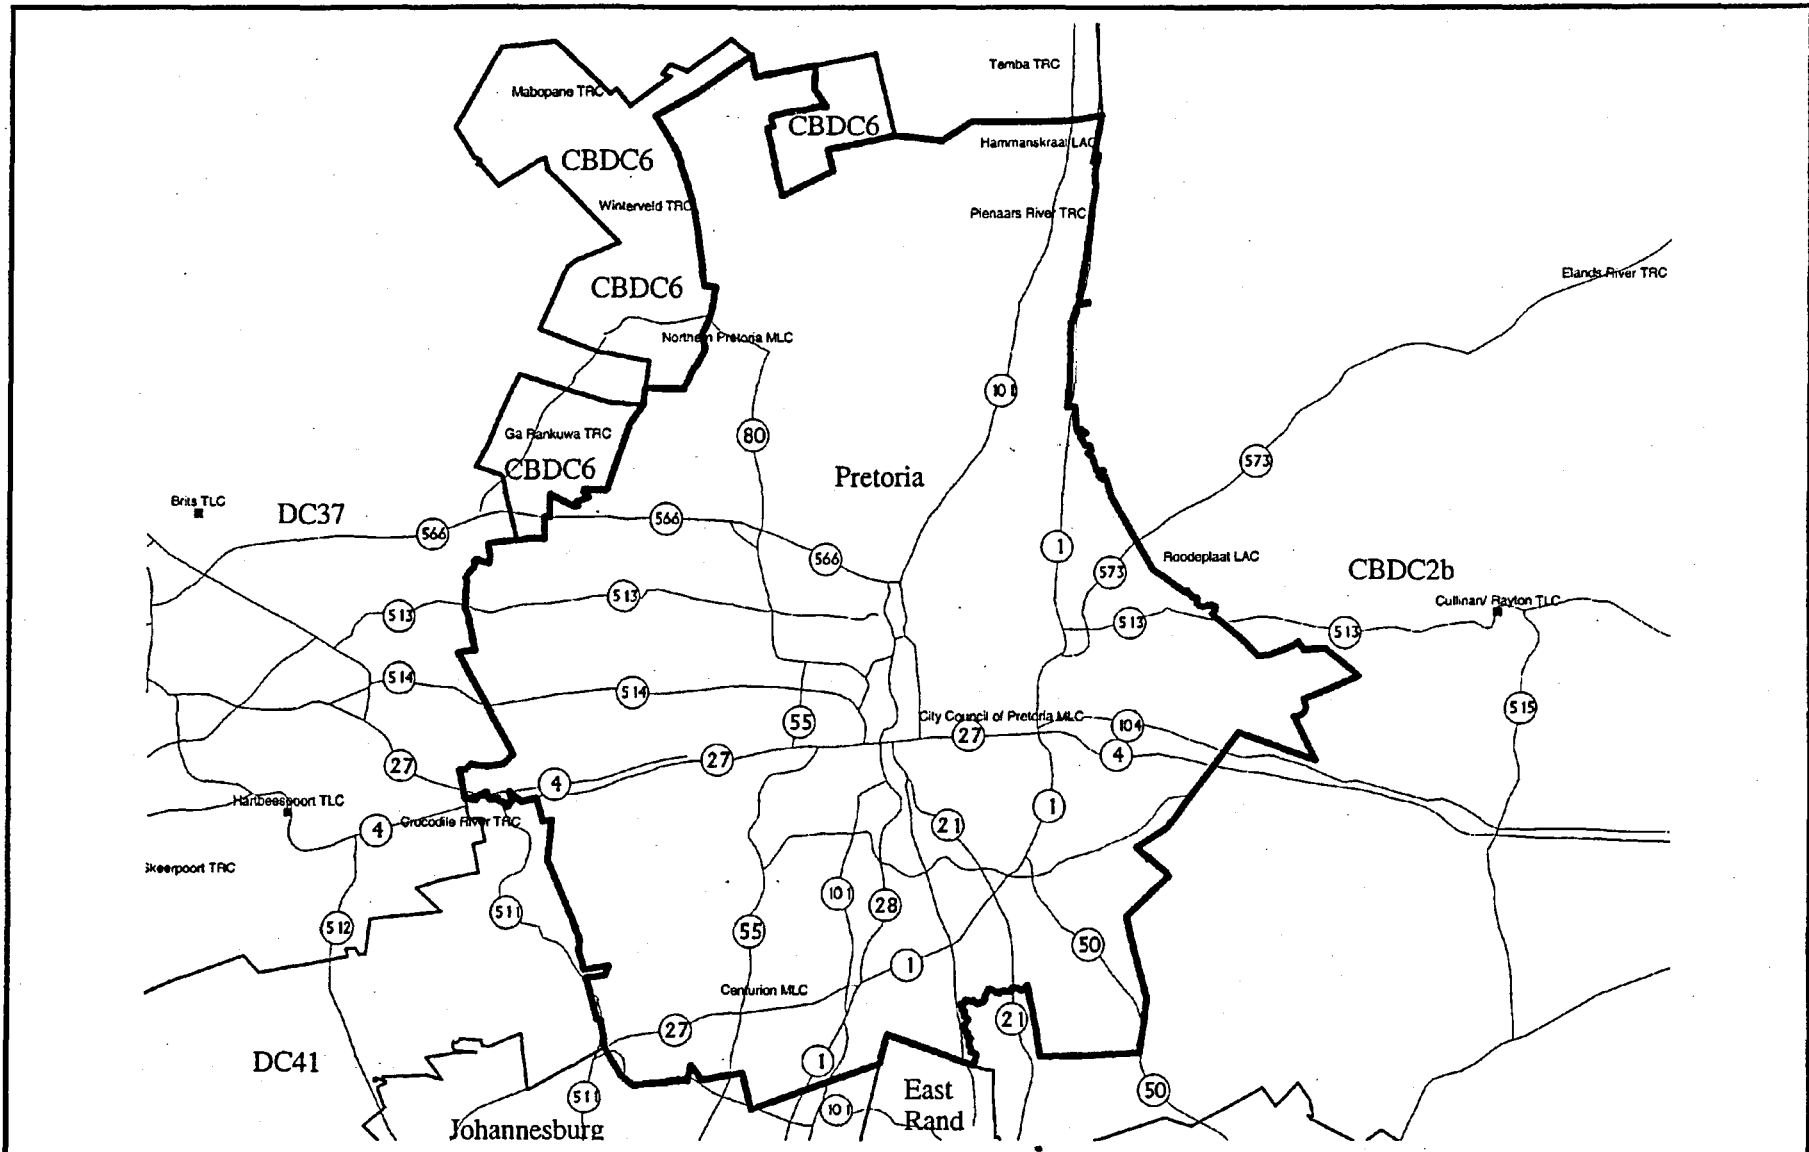

02

Legend
Existing TLC/TRC's
Main Roads
New Boundary

2 0 2 4 Kilometers

Determination of outer boundary of the Metropolitan Municipality of Pretoria in terms of Section 21 of the Local Government : Municipal Demarcation Act, No 27 of 1998.

Date : November 1999
Map No. 5
Kaart Nr. 5