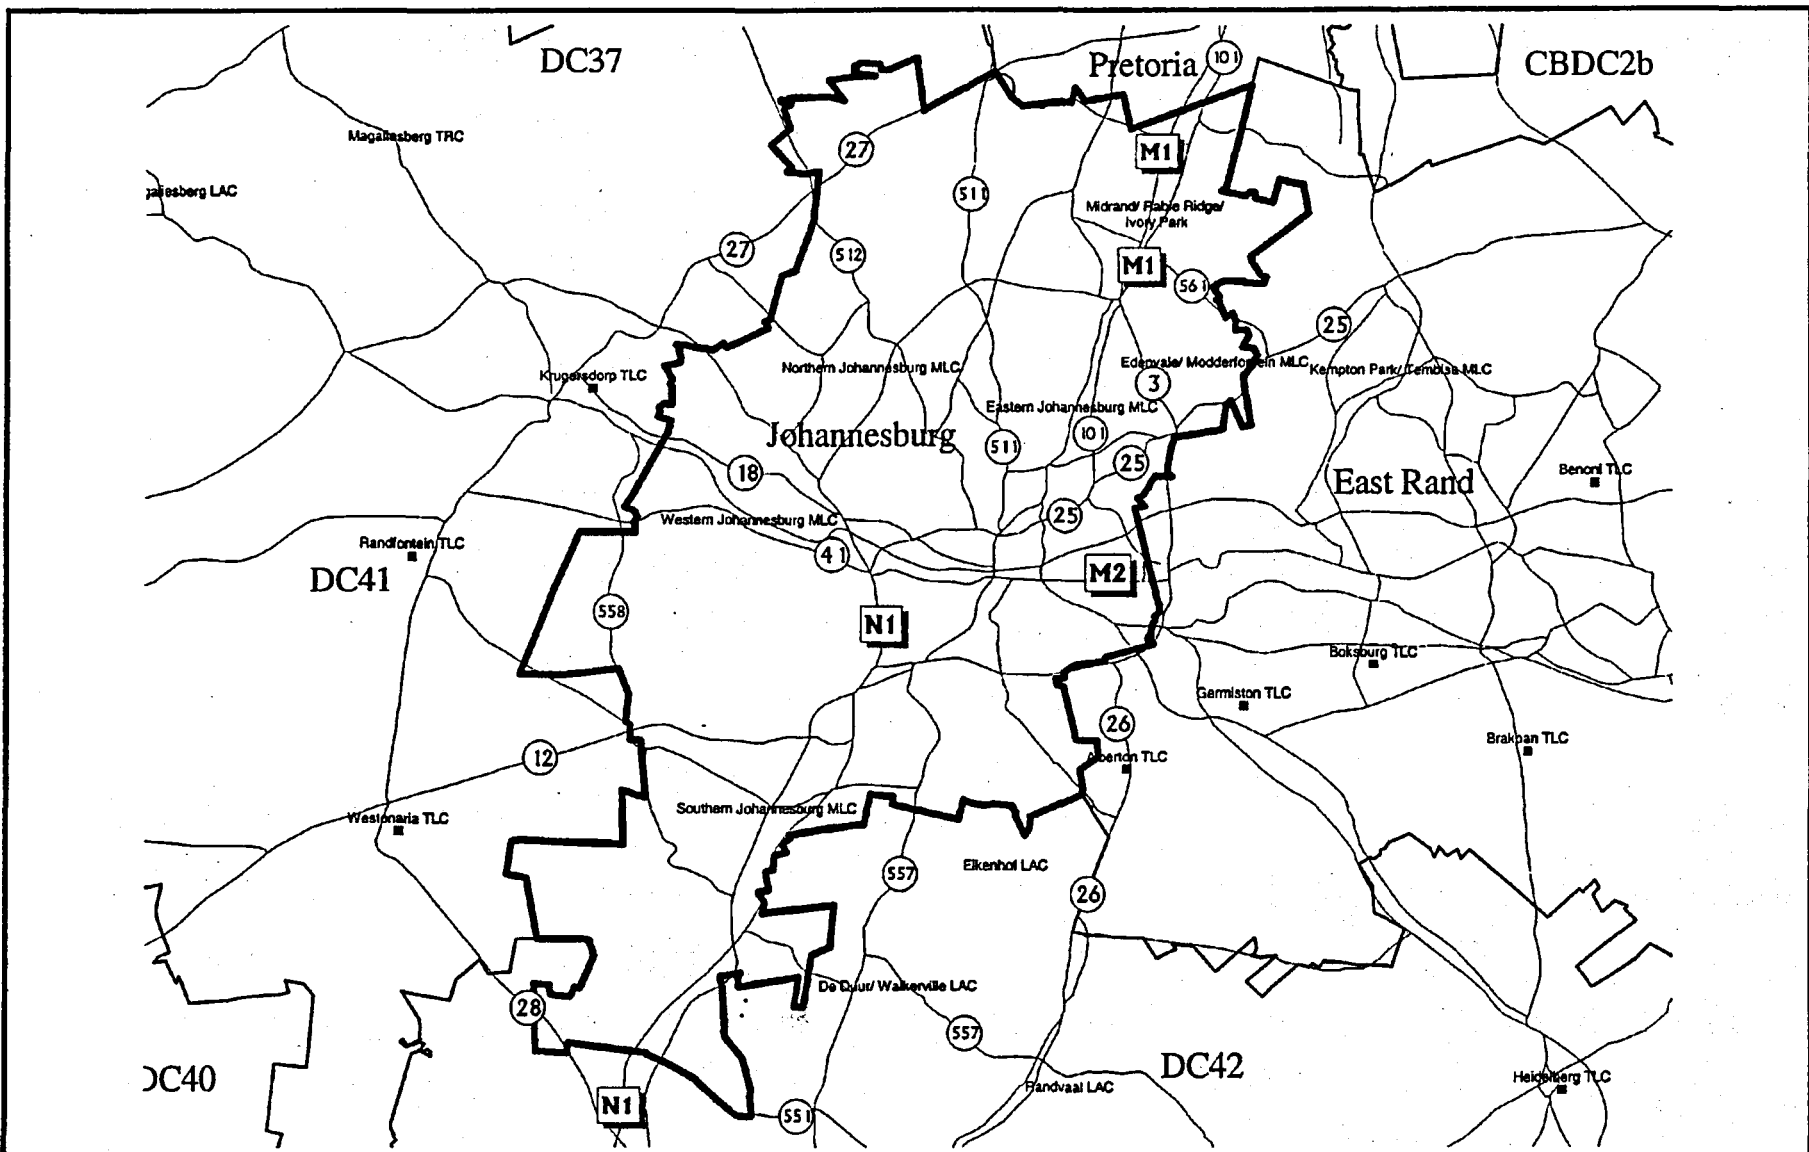

Legend
Existing TLC or TRC
Main Roads
New Boundary

20

N
2 0 2 4 Kilometers

Determination of outer boundary of the Metropolitan Municipality of Johannesburg in terms of Section 21 of the Local Government : Municipal Demarcation Act, No 27 of 1998.

Date : November 1999
Map No. Kaart Nr. 4