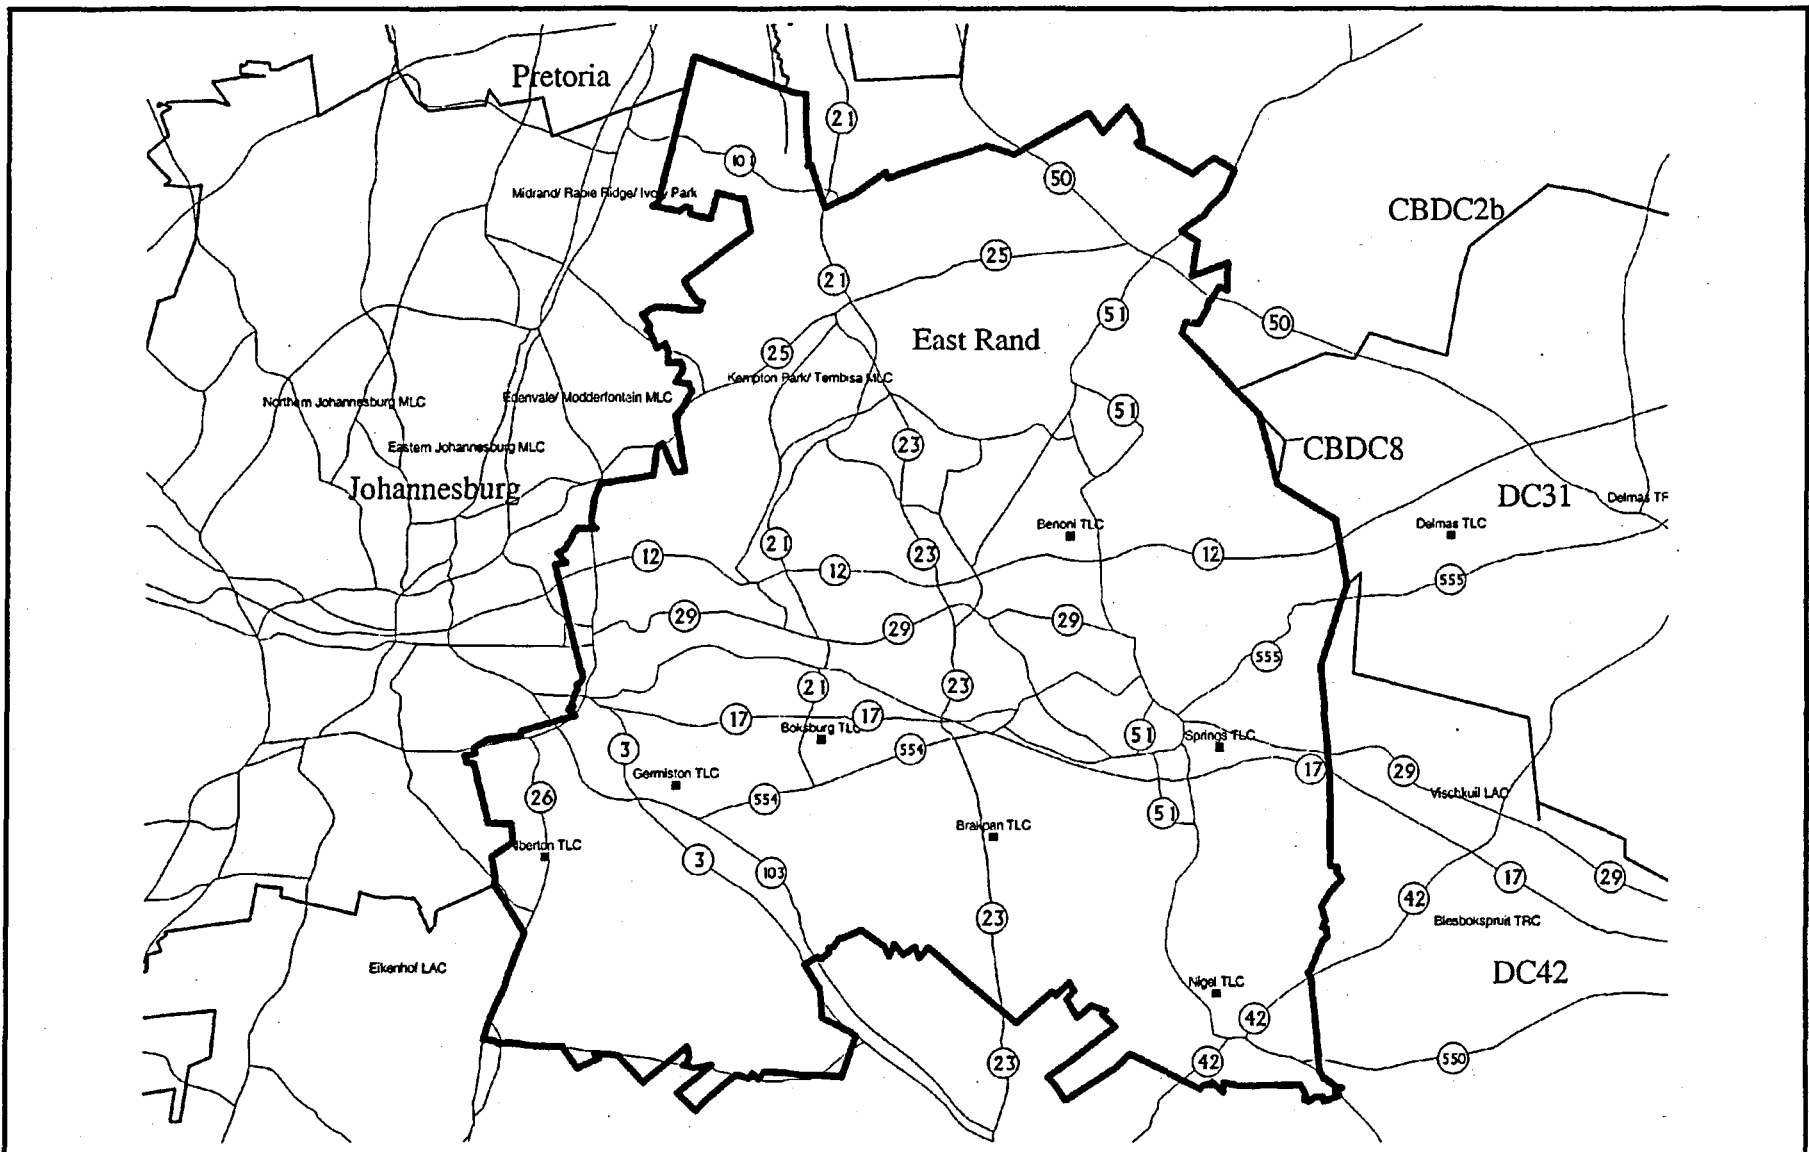

20

Legend
Existing TLC/LACs
Main Roads
New Boundary

N
2 0 2 4 Kilometers

Determination of outer boundary of the Metropolitan Municipality of East Rand in terms of Section 21 of the Local Government : Municipal Demarcation Act, No 27 of 1998.

Date :
November 1999

Map No.
Kaart Nr. 3

Additional information relating to this map can be obtained by contacting the Municipal Demarcation Board at:
Tel: 012-3422481 Toll-free: 0800-111-006
Fax: 012-3422480 Email: mub@dataworld.co.za
Internet: www.demarcation.org.za
Postal: Private Bag 228, Hatfield, 0025