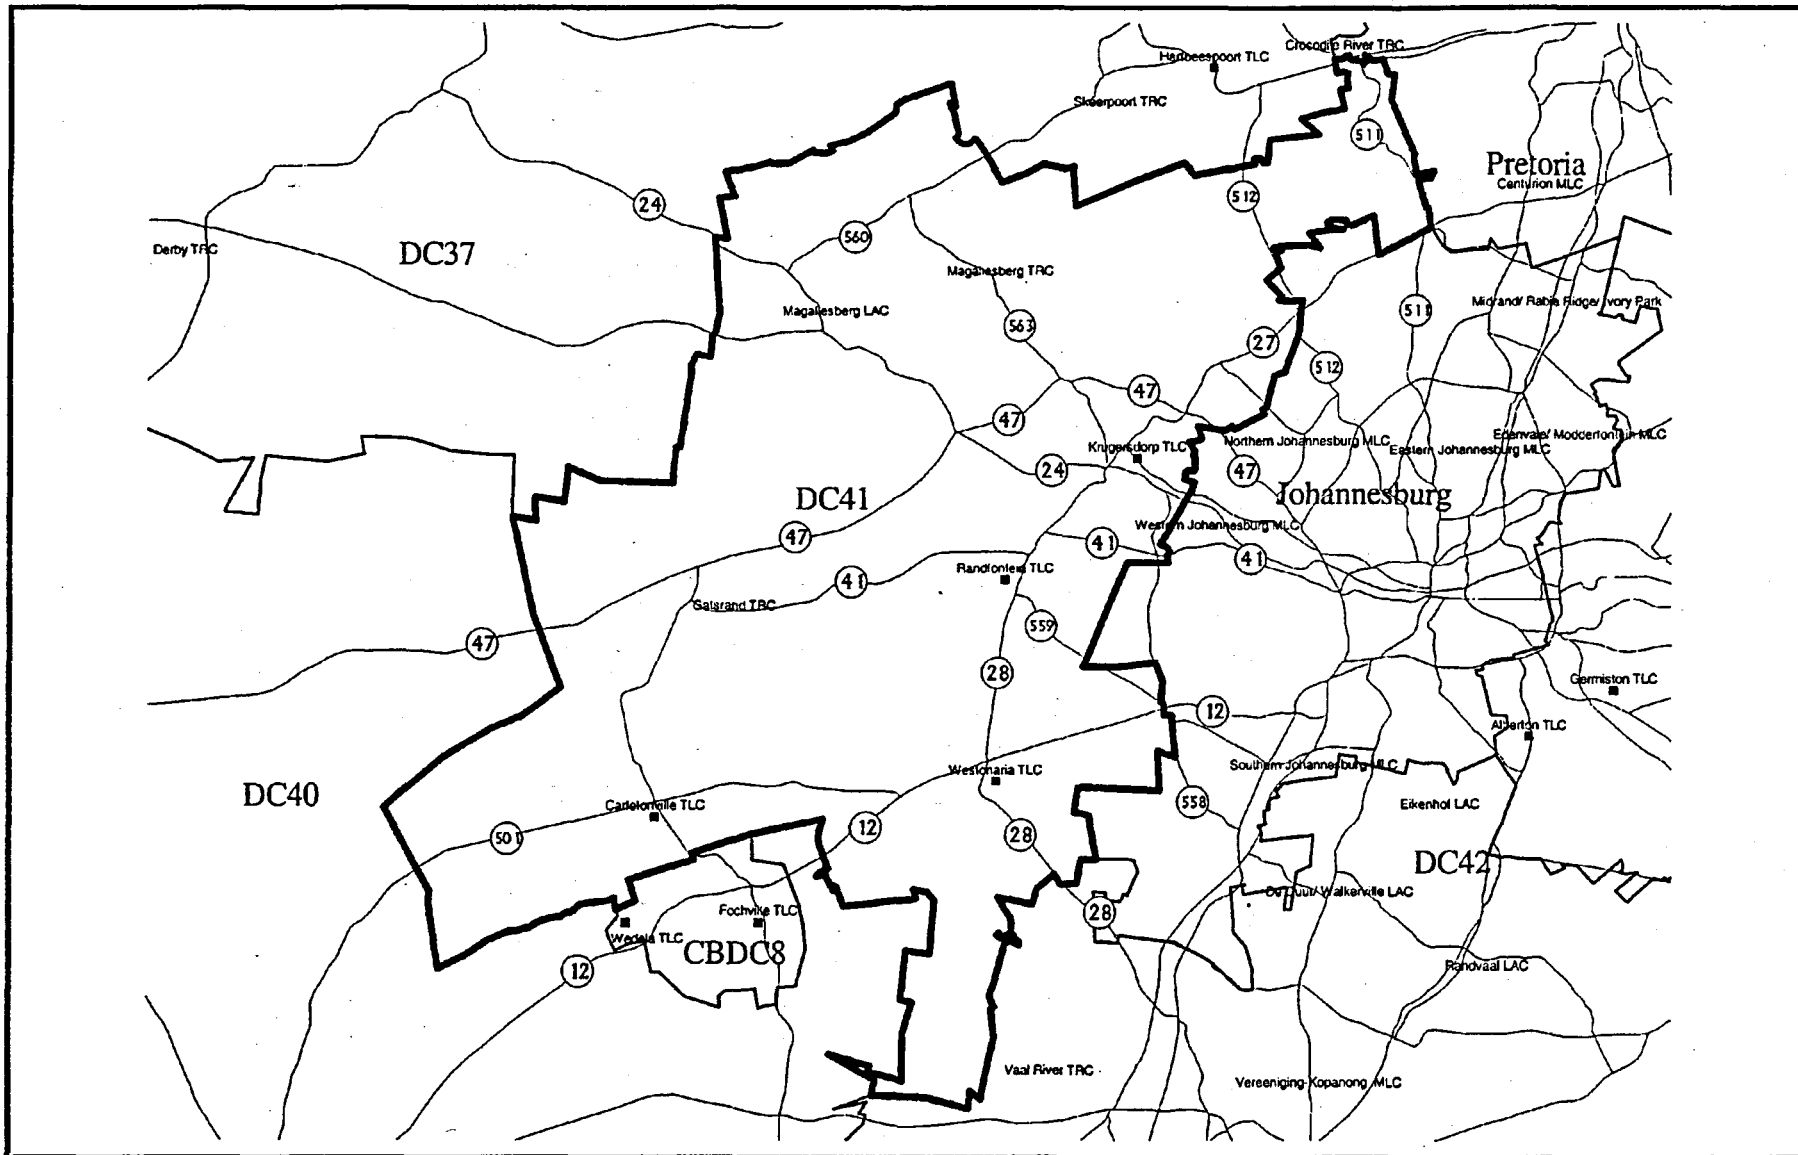

02
20

Legend
Existing TLC/TLC's
Main Roads
New Boundary

N

3 0 3 Kilometers

Determination of the outer boundary of District Municipality DC41
in terms of Section 21 of the Local Government :
Municipal Demarcation Act, No 27 of 1998.

Date : November 1998
Map No. 6
Kaart Nr.