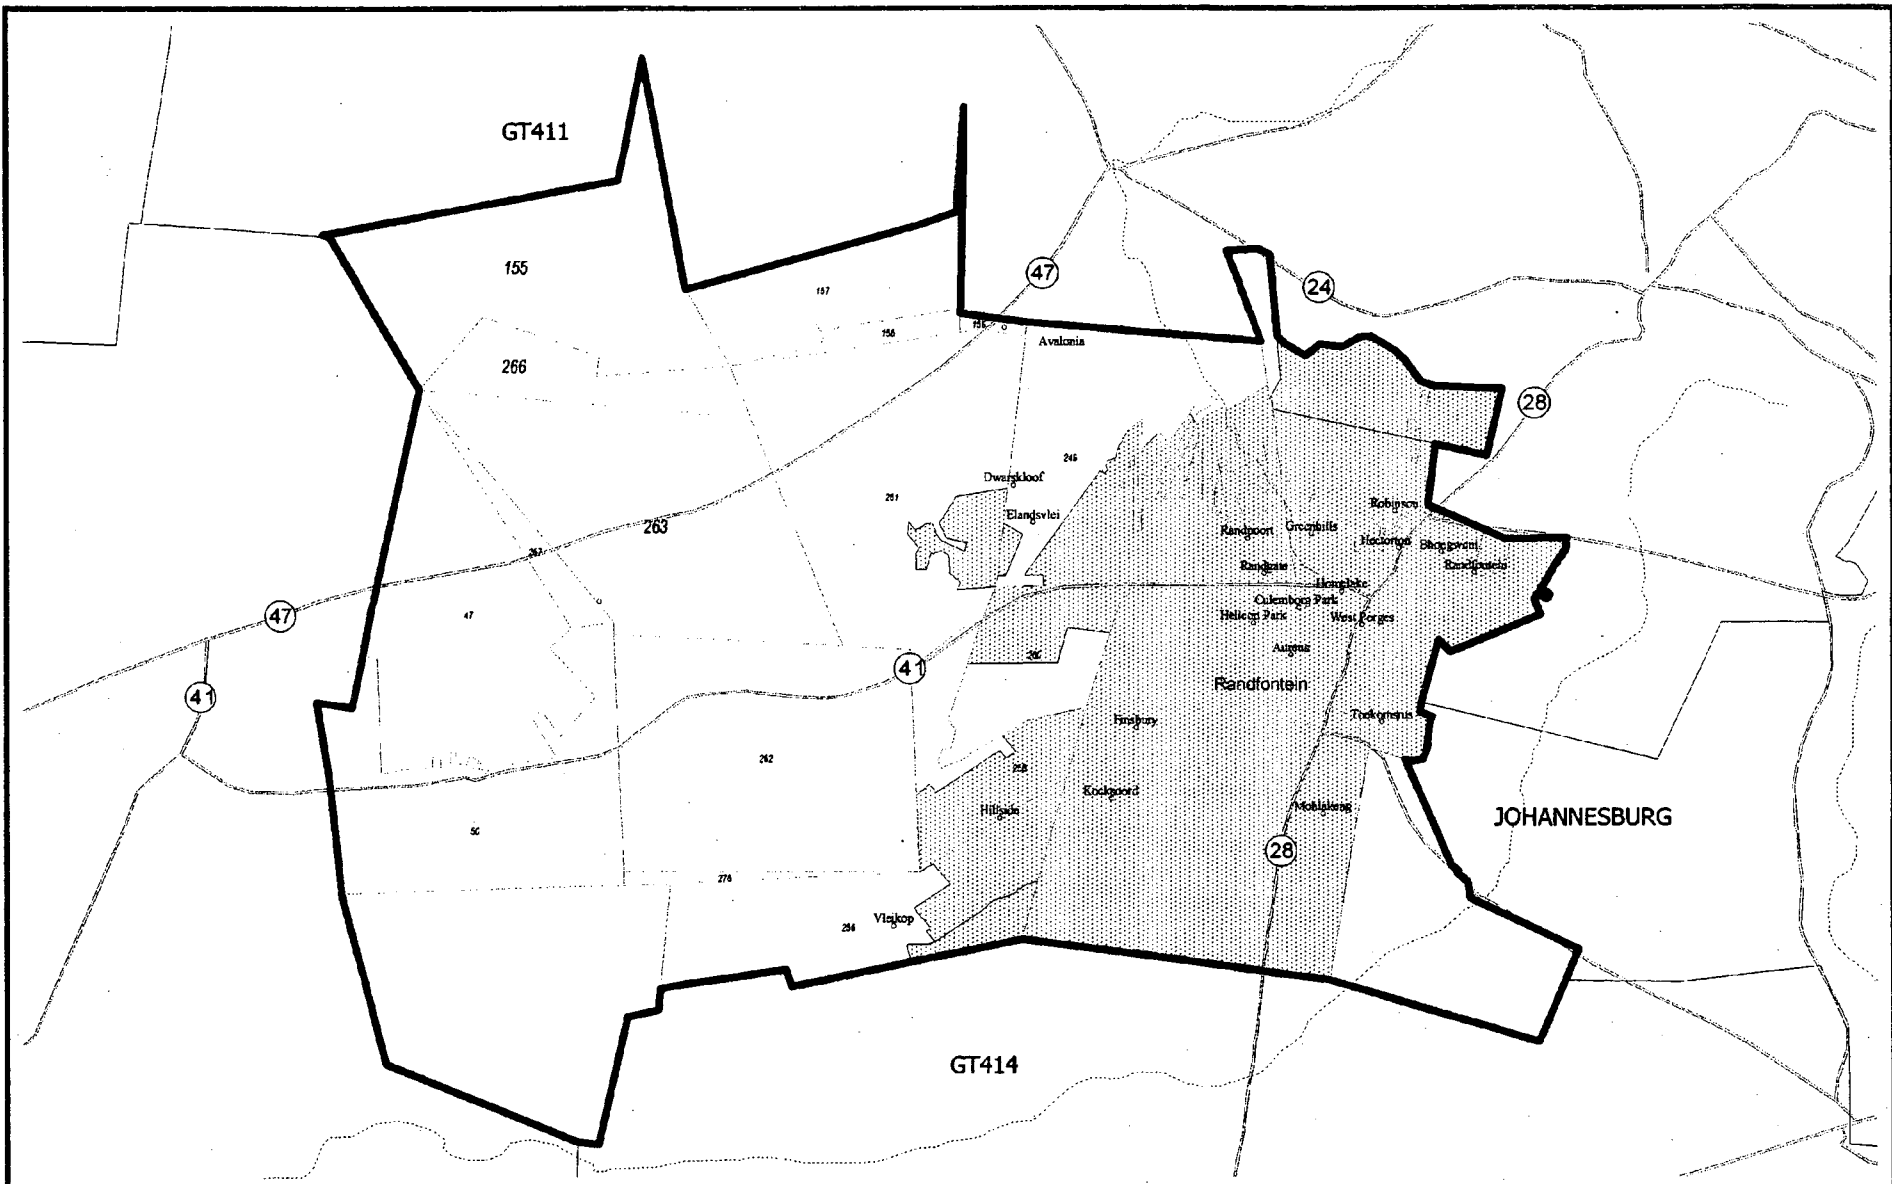

**Re-determination of the outer boundary of Local Municipality GT412
in terms of Section 21(b) of the Local Government :
Municipal Demarcation Act, No 27 of 1998.**

Date: May 2000

Map No. **8**
Kaart Nr.

Additional information relating to this map can be obtained
by contacting the Municipal Demarcation Board at:
Tel: 012-3422481   Toll-free: 0800-111-005
Fax: 012-3422480   email: mdb@dataworld.co.za
Internet: www.demarcation.org.za
Postal: Private Bag X28, Hatfield, 0028