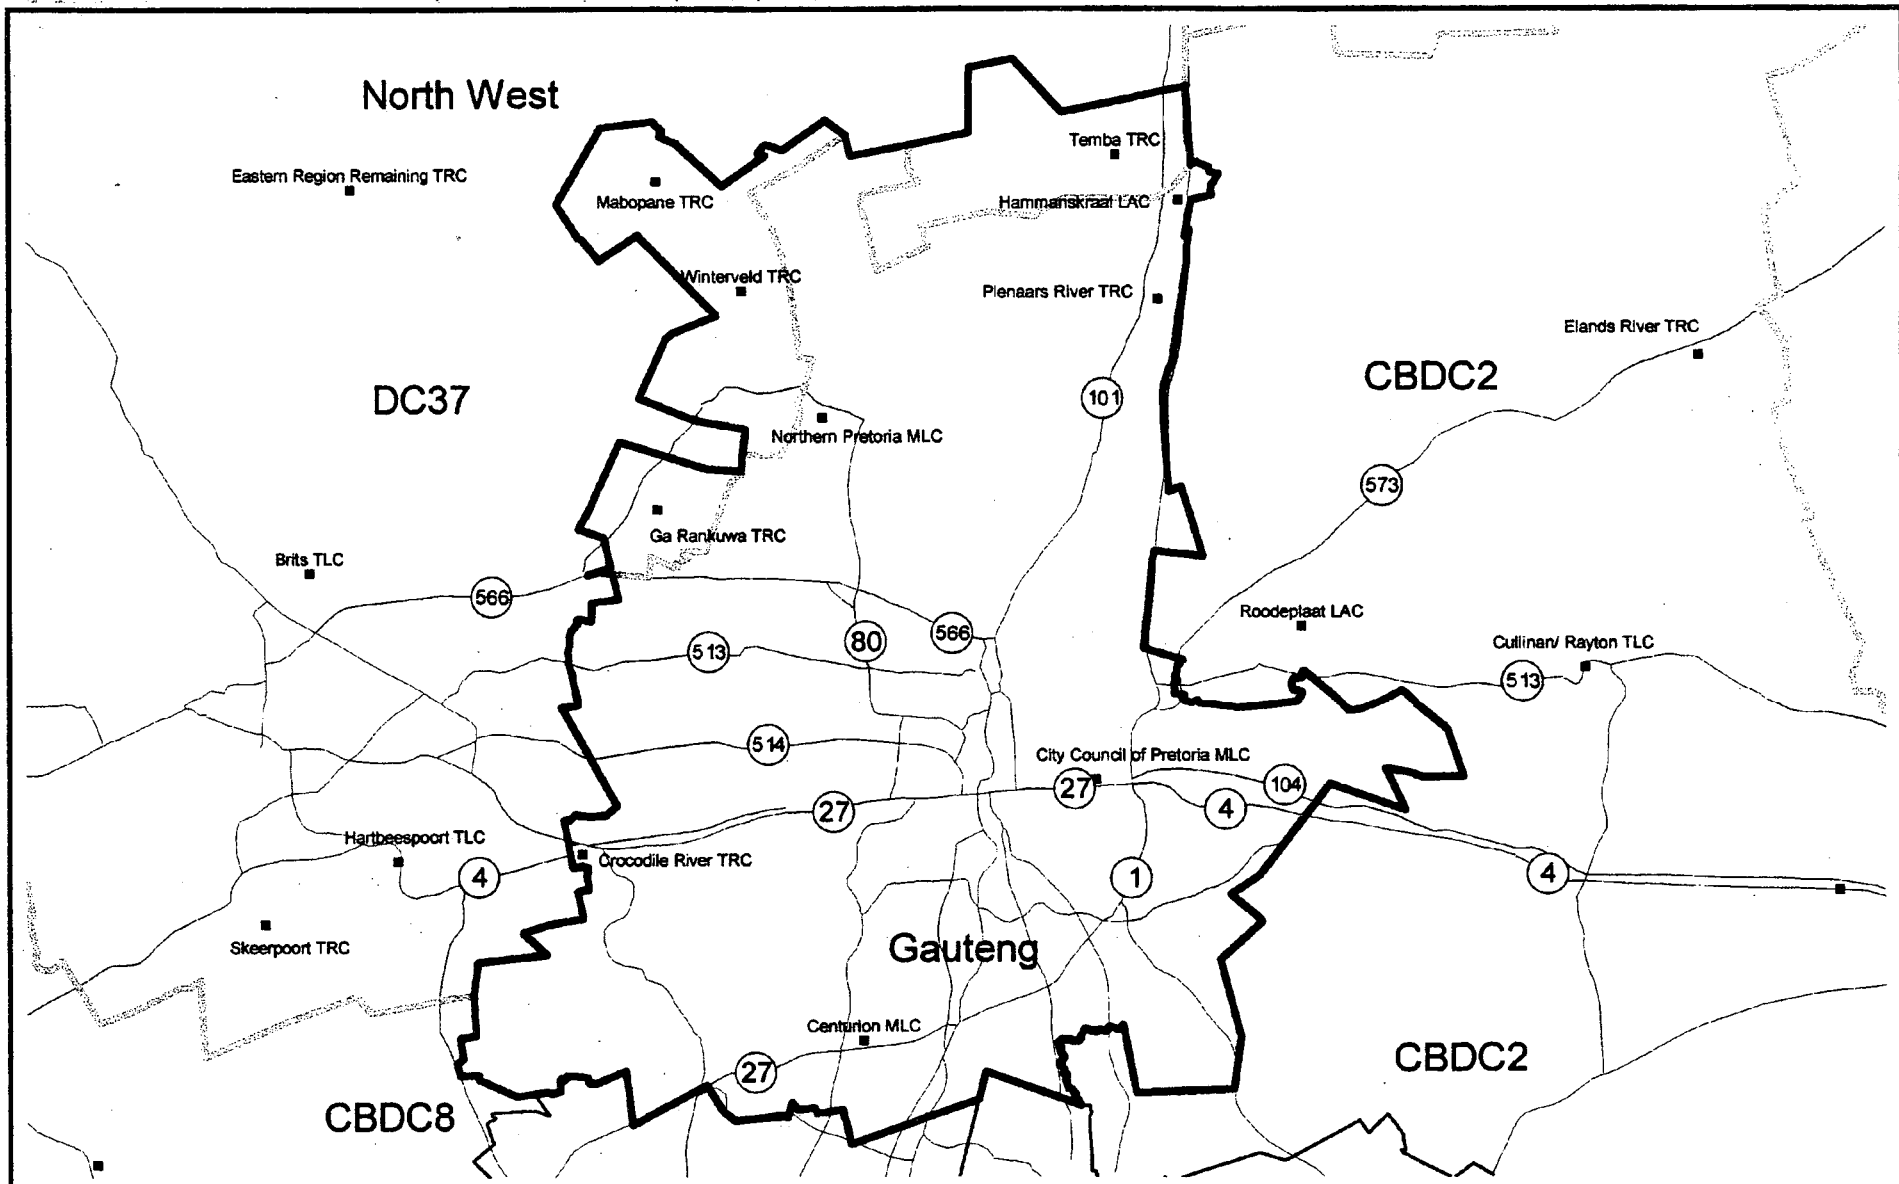

Legend
Existing TLCs/LACs
Main Roads
New Boundary
Provincial Boundary

**Proposed Boundary of Metropolitan Municipality Pretoria
extending across provincial boundaries of
Gauteng and North West**

Date : May 2000

Map No. **b**
Kaart Nr.

Additional information relating to the map can be obtained
by contacting the Municipal Demarcation Board at:
Tel: 012-3422481 Fax: 012-3422480
Toll-free : 0800-111-008 email: mdb@dataworld.co.za
Internet: www.demarcation.org.za
Postal : Private Bag X28, Hatfield, 0028