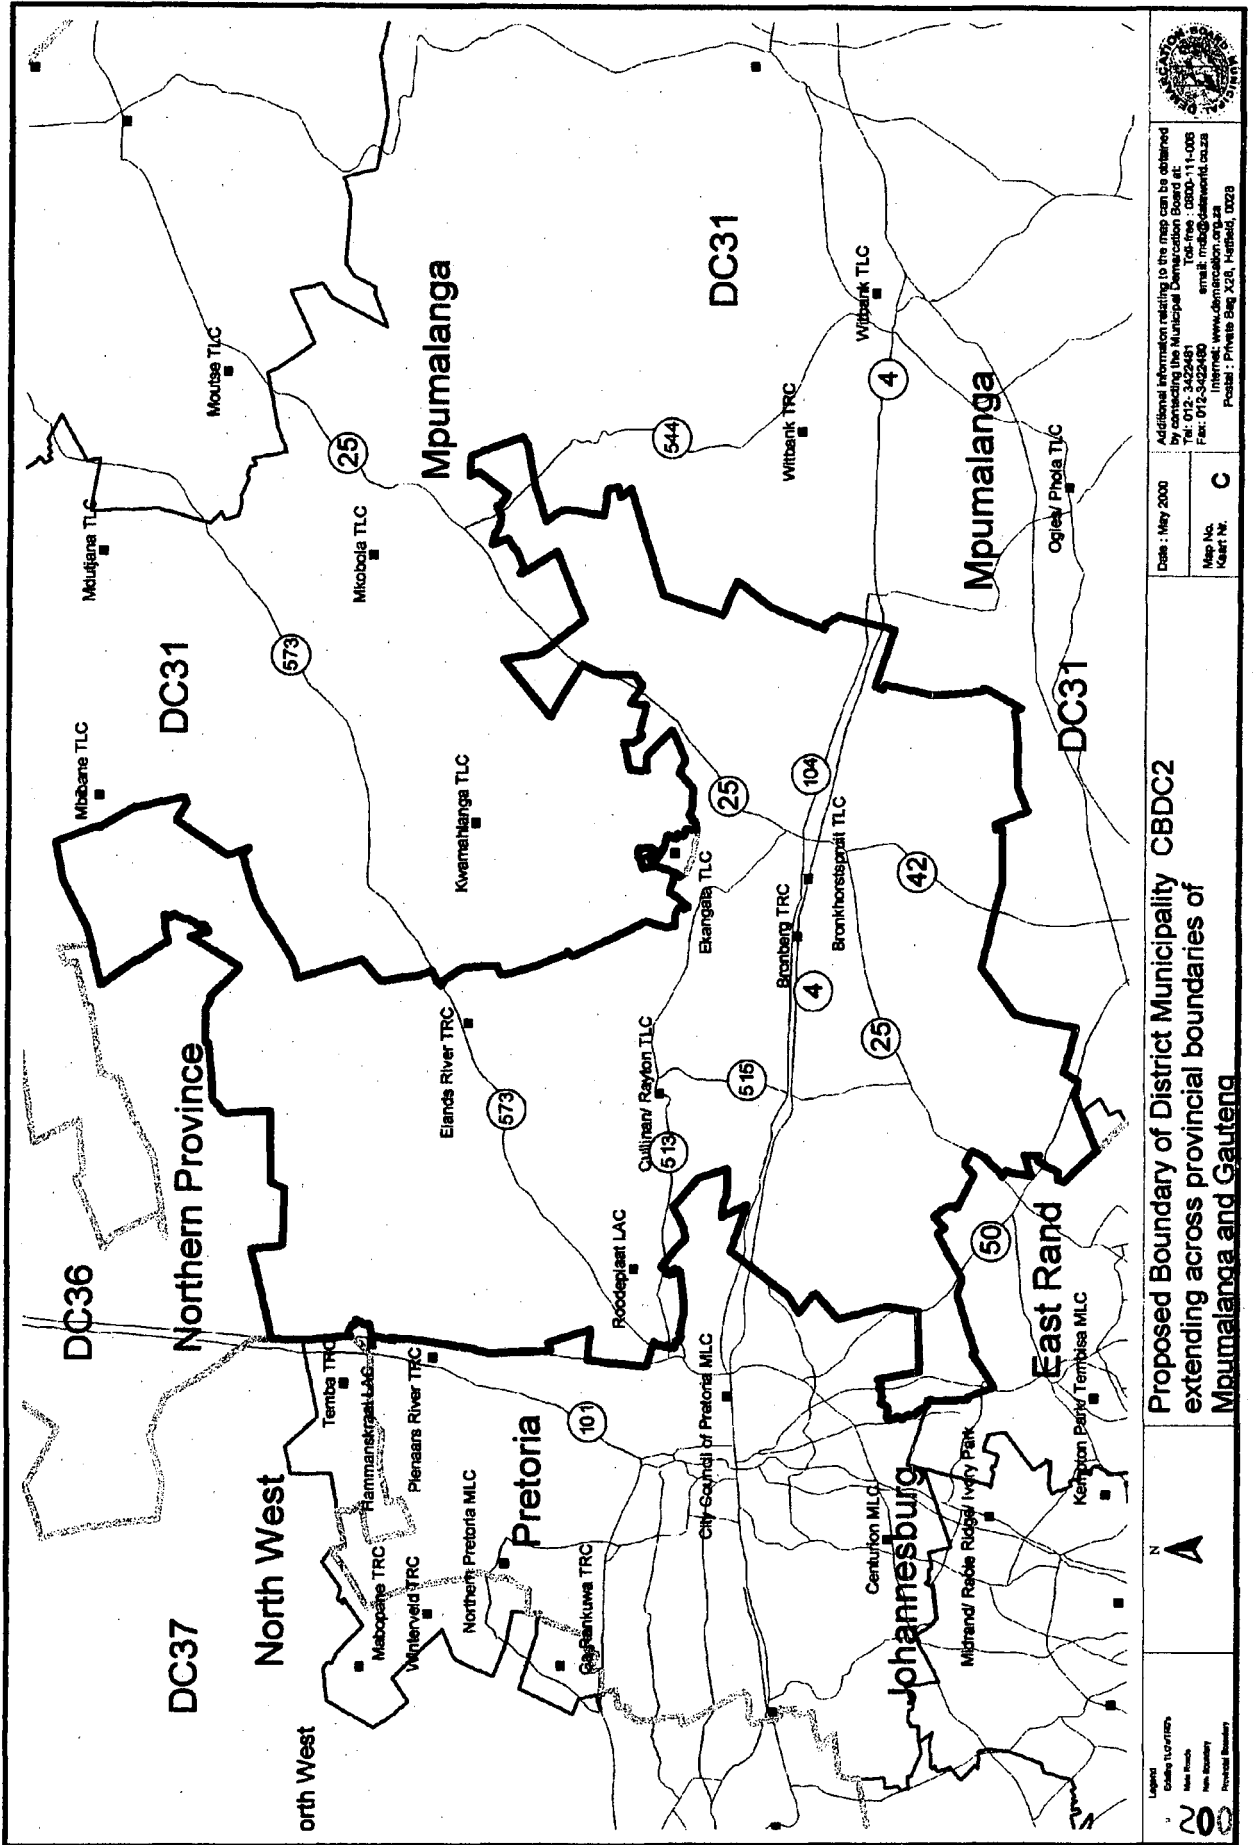

Date: May 2000
Map No. C
Sheet No. C

Proposed Boundary of District Municipality CBDC2 extending across provincial boundaries of Mpumalanga and Gauteng

Legend
Existing Localities
Existing Townships
New Townships
New Municipalities
Provincial Boundaries