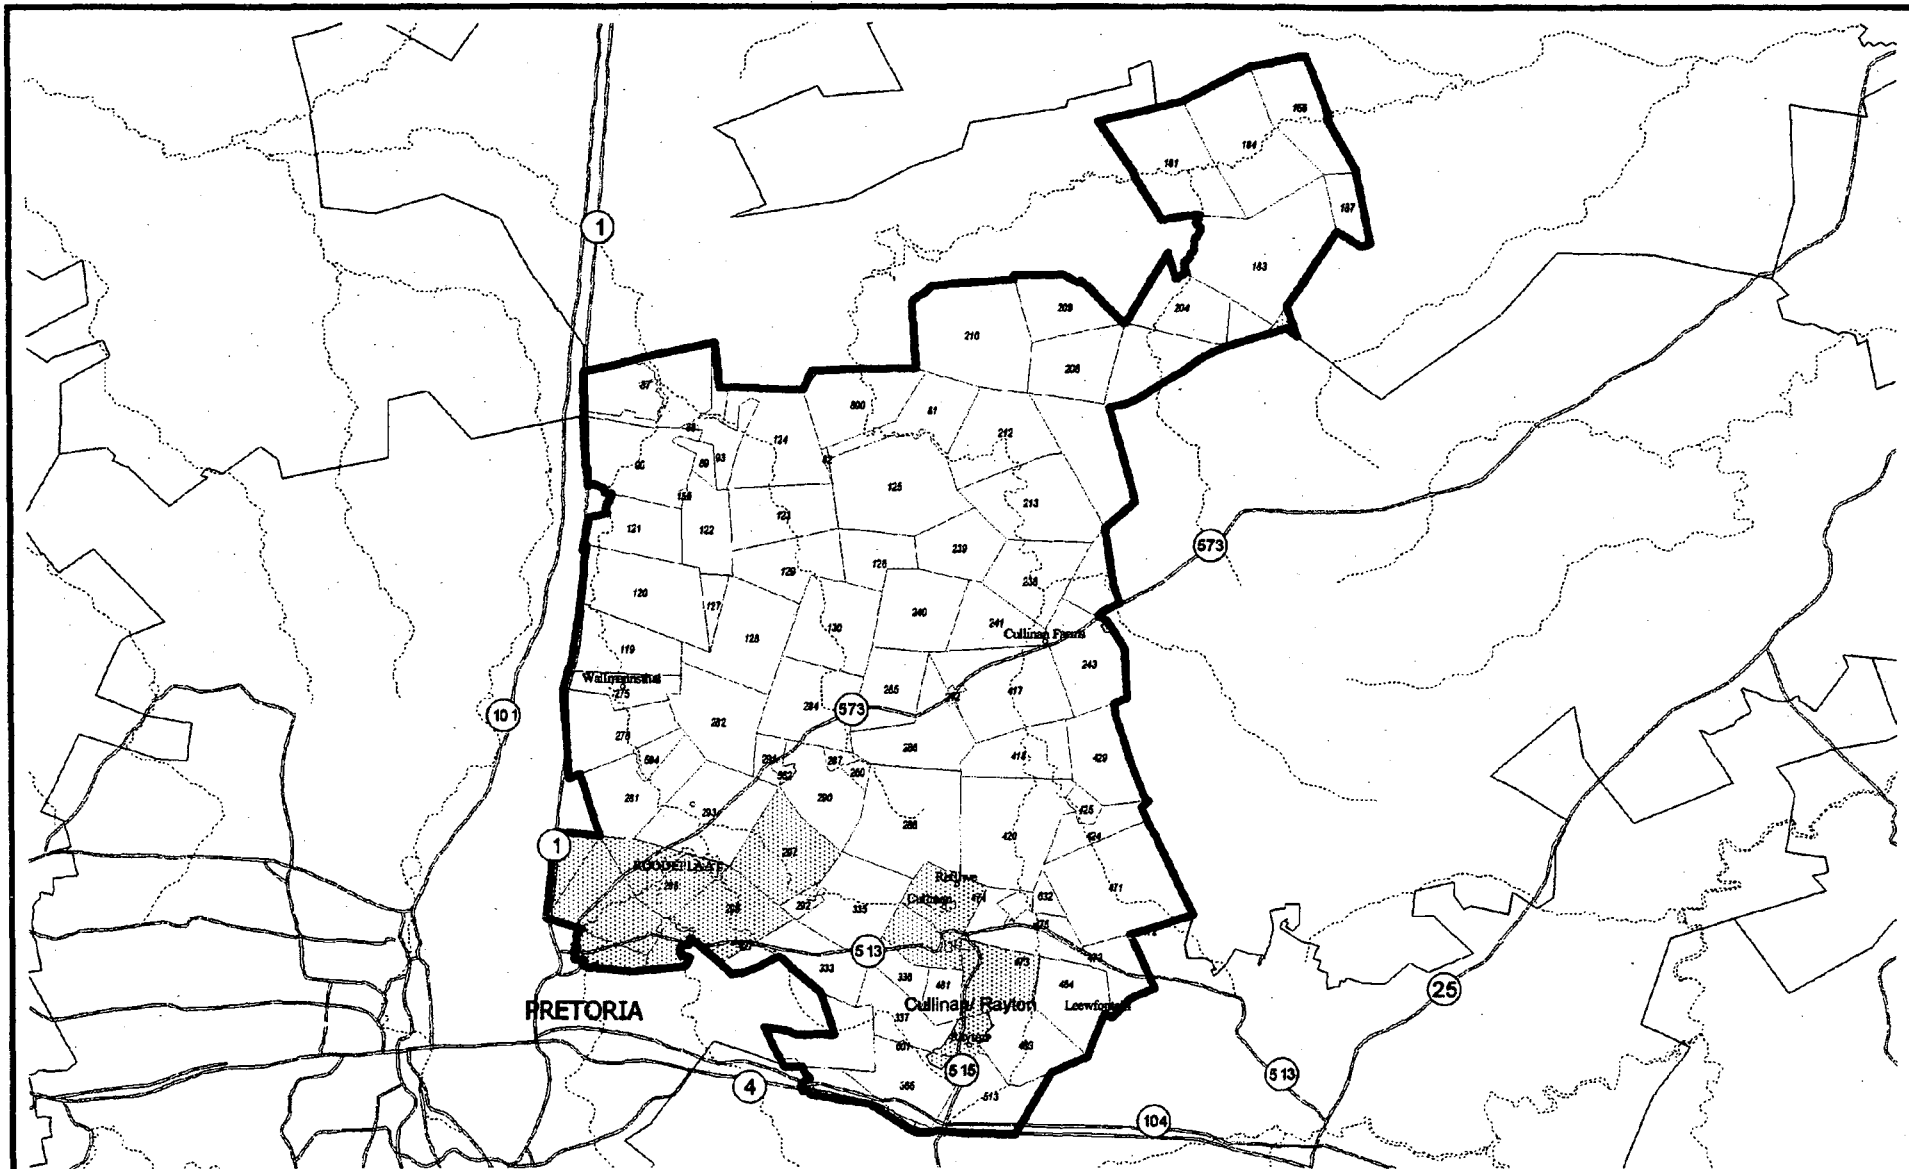

**Re-determination of the outer boundary of Local Municipality GT02B1
in terms of Section 21(b) of the Local Government:
Municipal Demarcation Act, No 27 of 1998.**

Date: May 2000
Additional information relating to this map can be obtained
by contacting the Municipal Demarcation Board at:
Tel: 012-3422481 Toll-free: 0800-111-008
Fax: 012-3422480 email: mcb@datworld.co.za
Internet: www.demarcation.org.za
Postal: Private Bag X28, Hatfield, 0028

Map No. 10
Kart Nr. 10