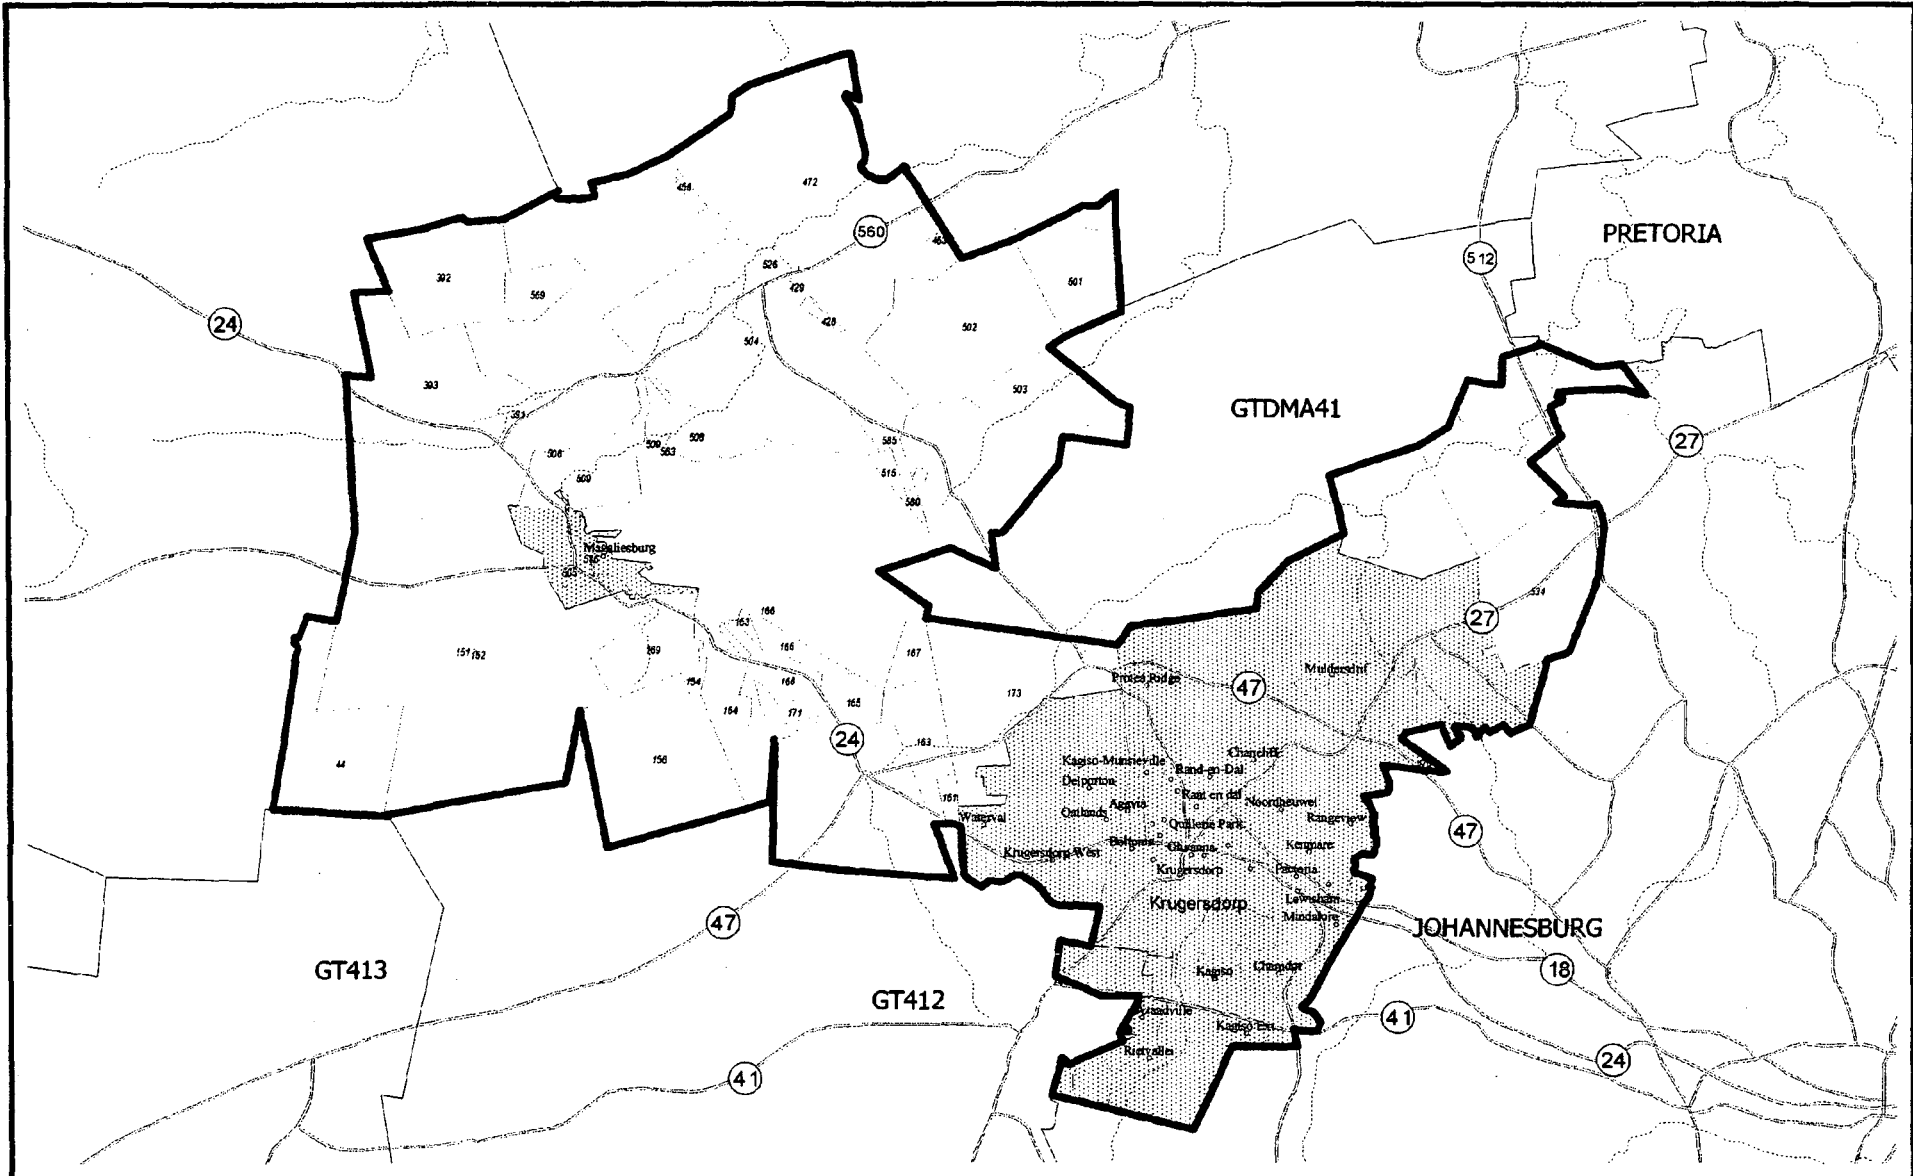

Place Names obtained from Statistics South Africa
Central descriptions are based on digital information supplied by the Surveyor-General's Office.

Re-determination of the outer boundary of Local Municipality GT411
in terms of Section 21(b) of the Local Government :
Municipal Demarcation Act, No 27 of 1998.

Date : May 2000
Map No. 7
Keart Nr.